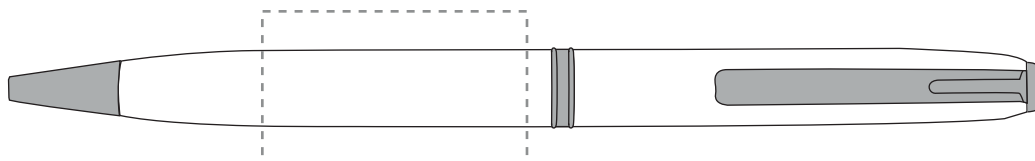

**PANTONE REFERENCE(S)**

● Engraving

ARTWORK SCALE 100%

ARTWORK SCALE 100%

Rotary Engrave Area:

35mm x 20mm

Product Image for visualisation  
- colours may vary

The dashed line is to demonstrate print area and will not appear on your printed item